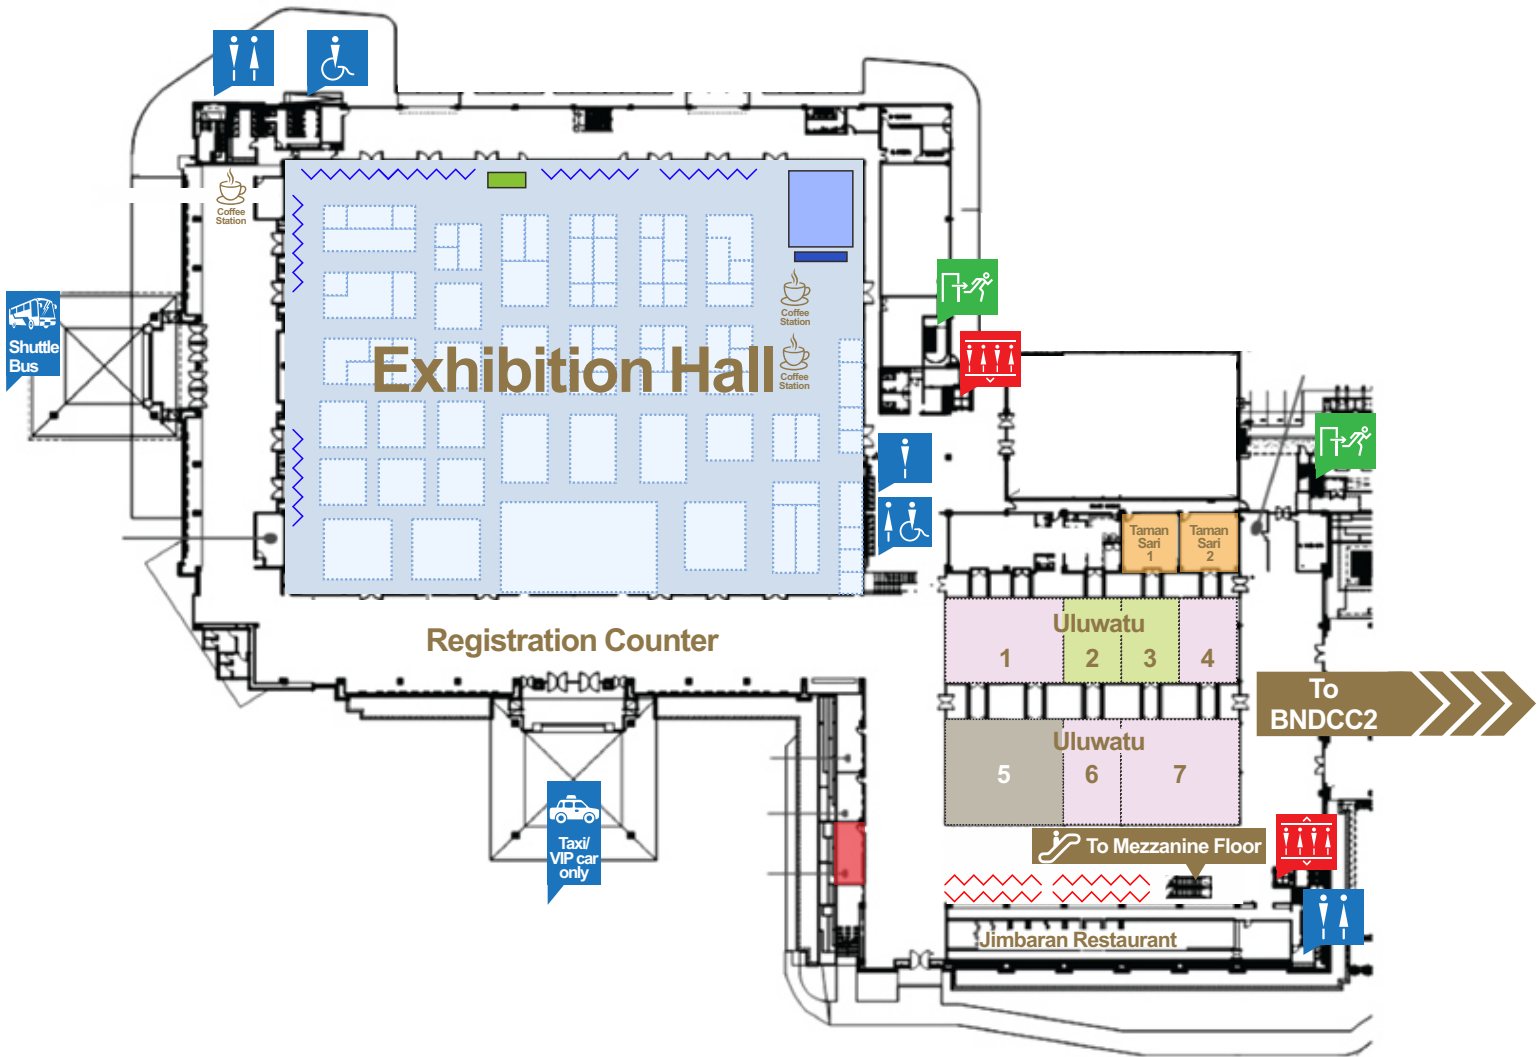

BNDCC1 Ground Floor

- Scientific Session only
- Wetlab
- Speaker Ready Room
- Showcase Theater
- Poster Panel
- Meeting Room
- APAO Secretariat Room
- Charging Station
- E-Poster/ Video Station

BNDCC1 Mezzanine Floor

- Scientific Session/ Sponsored Symposium
- Scientific Session only
- Poster Panel

BNDCC1 1st Floor

- Scientific Session/ Sponsored Symposium
- Poster Panel
- E-Poster/ Video Station

BNDCC2 Ground Floor

- Scientific Session/ Sponsored Symposium
- Scientific Session only
- YO Lounge

BNDCC2 Mezzanine Floor

- WIO Luncheon/ LDP Reception
- AOI Meeting Room

BNDCC2 1st Floor

- Scientific Session only