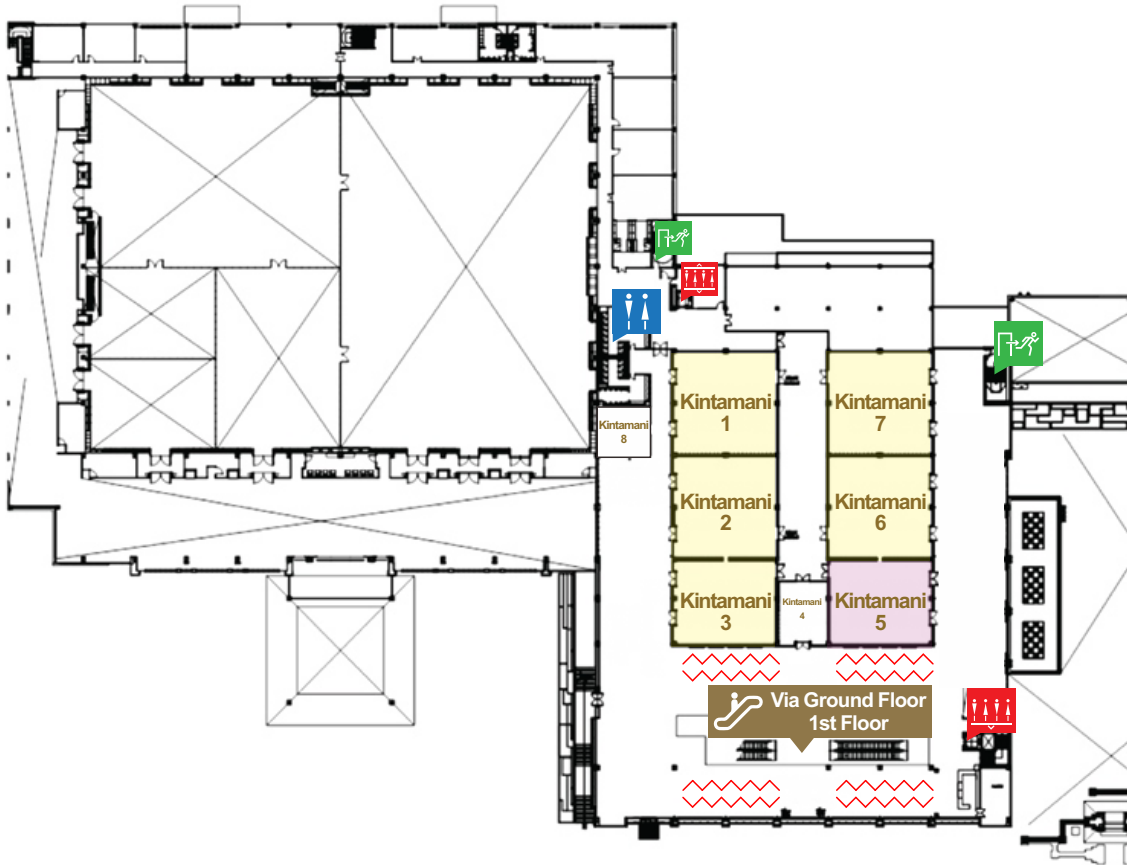

BNDCC1 Ground Floor

- Scientific Session only
- Wetlab
- Speaker Ready Room
- Showcase Theater
- Poster Panel
- Meeting Room
- APAO Secretariat Room
- Charging Station
- E-Poster/ Video Station

BNDCC1 Mezzanine Floor

- Scientific Session/ Sponsored Symposium
- Scientific Session only
- Poster Panel

BNDCC1 1st Floor

- Scientific Session/ Sponsored Symposium
- Poster Panel
- E-Poster/ Video Station

BNDCC2 Ground Floor

- Scientific Session/ Sponsored Symposium
- Scientific Session only
- YO Lounge

BNDCC2 Mezzanine Floor

- WIO Luncheon/ LDP Reception
- AOI Meeting Room

BNDCC2 1st Floor

- Scientific Session only