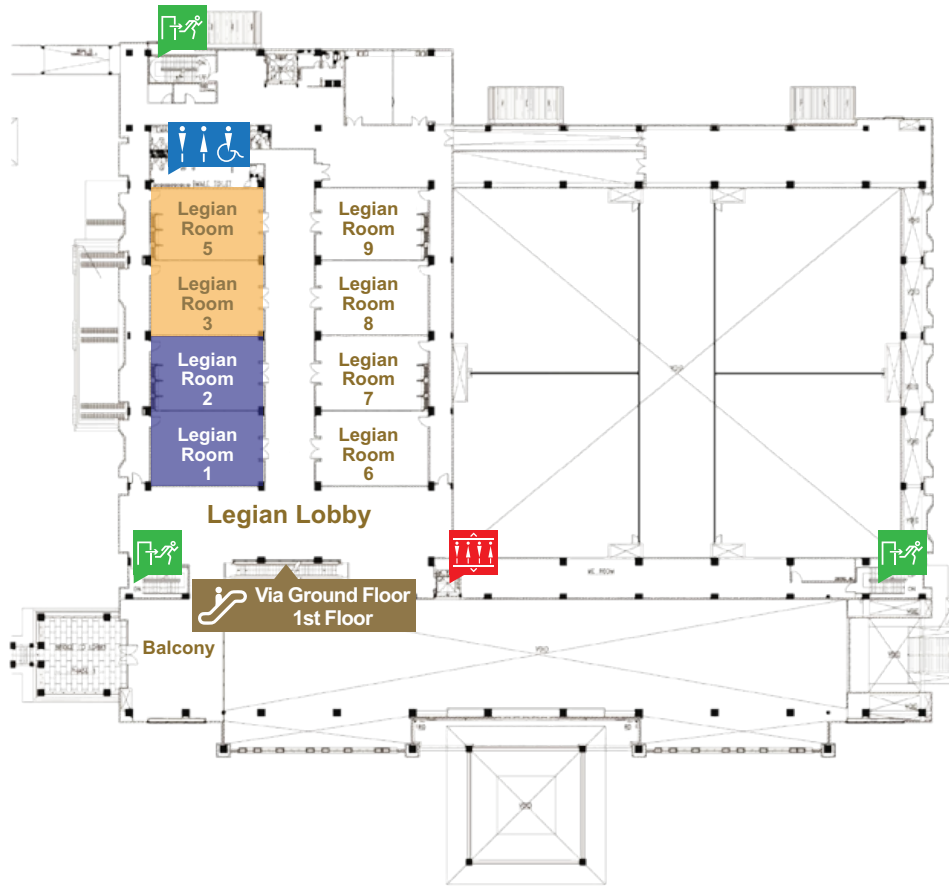

BNDCC1 Ground Floor

- Scientific Session only
- Wetlab
- Speaker Ready Room
- Showcase Theater
- Poster Panel
- Meeting Room
- APAO Secretariat Room
- Charging Station
- E-Poster/ Video Station

BNDCC1 Mezzanine Floor

- Scientific Session/ Sponsored Symposium
- Scientific Session only
- Poster Panel

BNDCC1 1st Floor

- Scientific Session/ Sponsored Symposium
- Poster Panel
- E-Poster/ Video Station

BNDCC2 Ground Floor

- Scientific Session/ Sponsored Symposium
- Scientific Session only
- YO Lounge

BNDCC2 Mezzanine Floor

- WIO Luncheon/ LDP Reception
- AOI Meeting Room

BNDCC2 1st Floor

- Scientific Session only