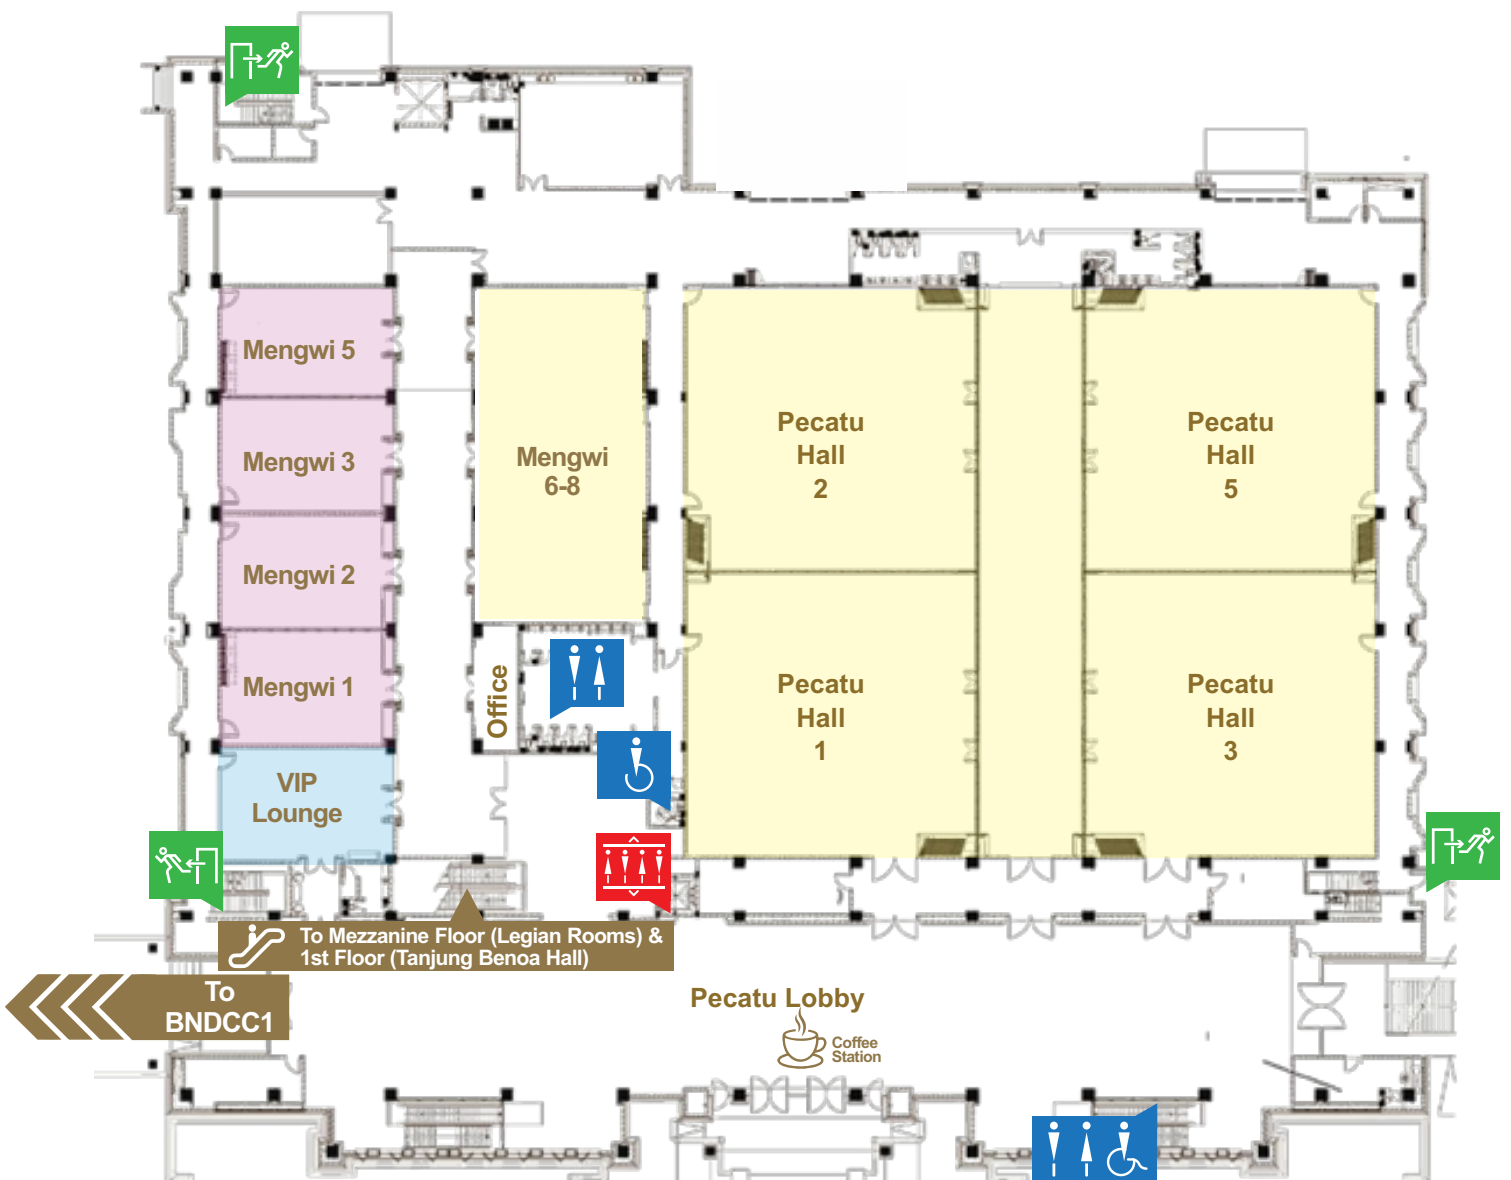

BNDCC1 Ground Floor

- Scientific Session only
- Wetlab
- Speaker Ready Room
- Showcase Theater
- Poster Panel
- Meeting Room
- APAO Secretariat Room
- Charging Station
- E-Poster/ Video Station

BNDCC1 Mezzanine Floor

- Scientific Session/ Sponsored Symposium
- Scientific Session only
- Poster Panel

BNDCC1 1st Floor

- Scientific Session/ Sponsored Symposium
- Poster Panel
- E-Poster/ Video Station

BNDCC2 Ground Floor

- Scientific Session/ Sponsored Symposium
- Scientific Session only
- YO Lounge

BNDCC2 Mezzanine Floor

- WIO Luncheon/ LDP Reception
- AOI Meeting Room

BNDCC2 1st Floor

- Scientific Session only