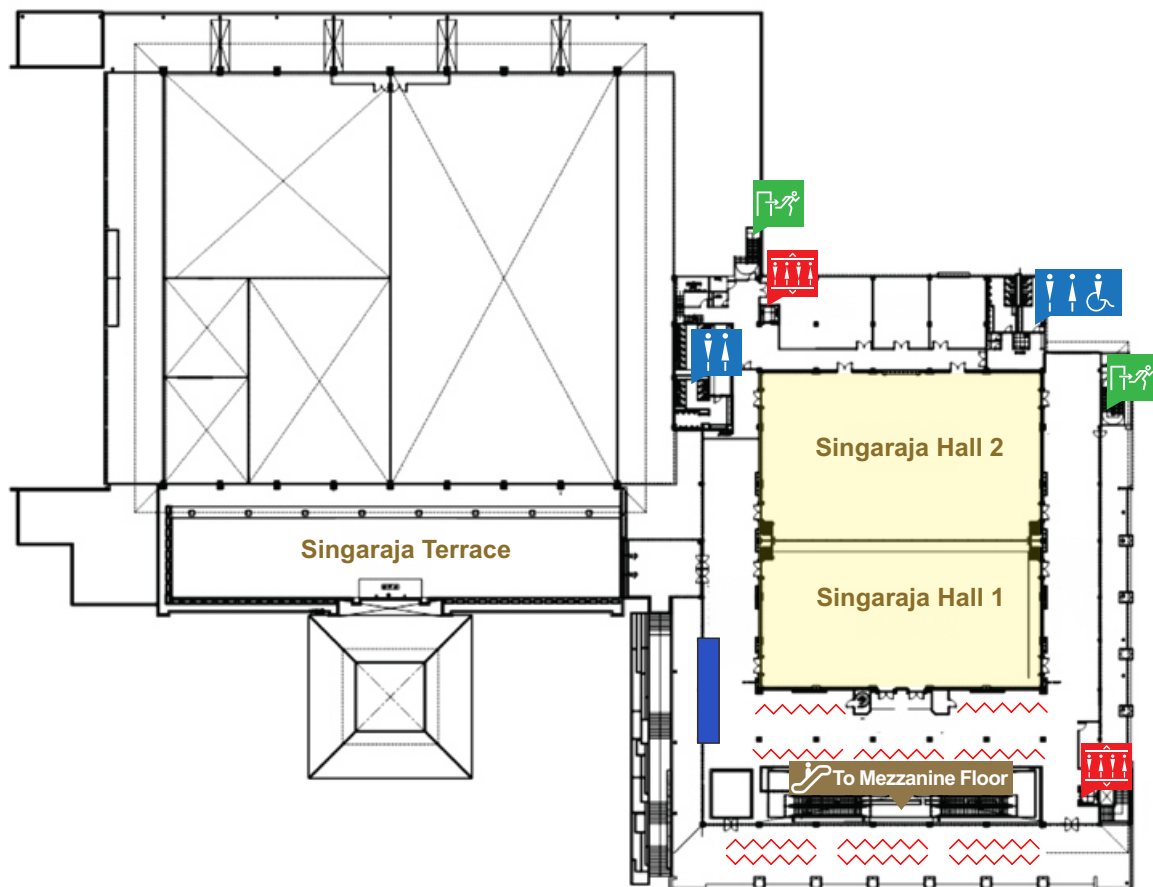

BNDCC1 Ground Floor

- Scientific Session only
- Wetlab
- Speaker Ready Room
- Showcase Theater
- Poster Panel
- Meeting Room
- APAO Secretariat Room
- Charging Station
- E-Poster/ Video Station

BNDCC1 Mezzanine Floor

- Scientific Session/ Sponsored Symposium
- Scientific Session only
- Poster Panel

BNDCC1 1st Floor

- Scientific Session/ Sponsored Symposium
- Poster Panel
- E-Poster/ Video Station

BNDCC2 Ground Floor

- Scientific Session/ Sponsored Symposium
- Scientific Session only
- YO Lounge

BNDCC2 Mezzanine Floor

- WIO Luncheon/ LDP Reception
- AOI Meeting Room

BNDCC2 1st Floor

- Scientific Session only